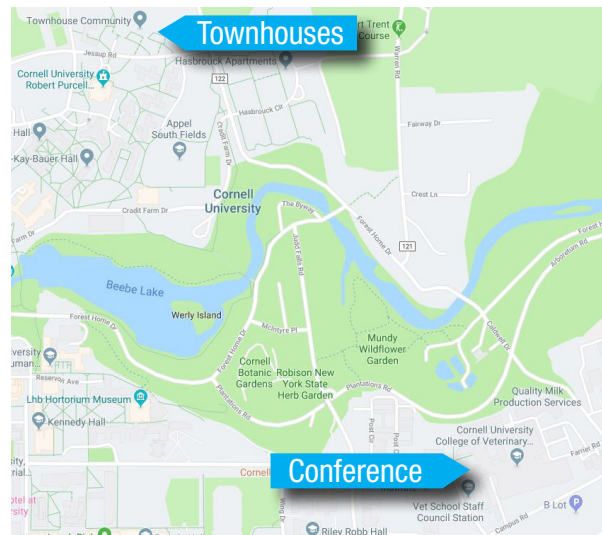

Ithaca offers a variety of housing and hotel options. Below is a list of the accommodations where a special conference rate has been secured for attendees. There are limited rooms available at each location.

Townhouses are located 1.3 miles from the Cornell University College of Veterinary Medicine where the conference takes place.

RESERVATIONS

For registration, payment, or housing questions, please email conferences@cornell.edu.

- Ask for "ASPCA Cornell Maddie's Shelter Medicine Conference" rate - \$199 plus tax.
- The price includes complimentary continental breakfast, parking, and Wi-Fi.
- Pet-friendly rooms are available upon request (fees apply).
- The hotel is 4.9 miles from the airport and 1.2 miles from the Cornell University College of Veterinary Medicine.

QUALITY INN

356 Elmira Road
Ithaca, NY 14850
Reservations: 607-272-0100

- Ask for "ASPCA Cornell Maddie's Shelter Medicine Conference" rate - \$159 plus tax.
- The price includes complimentary continental breakfast, parking, and Wi-Fi.
- Pet-friendly rooms are available upon request (fees apply).
- The hotel is 6.7 miles from the airport and 4 miles from the Cornell University College of Veterinary Medicine.