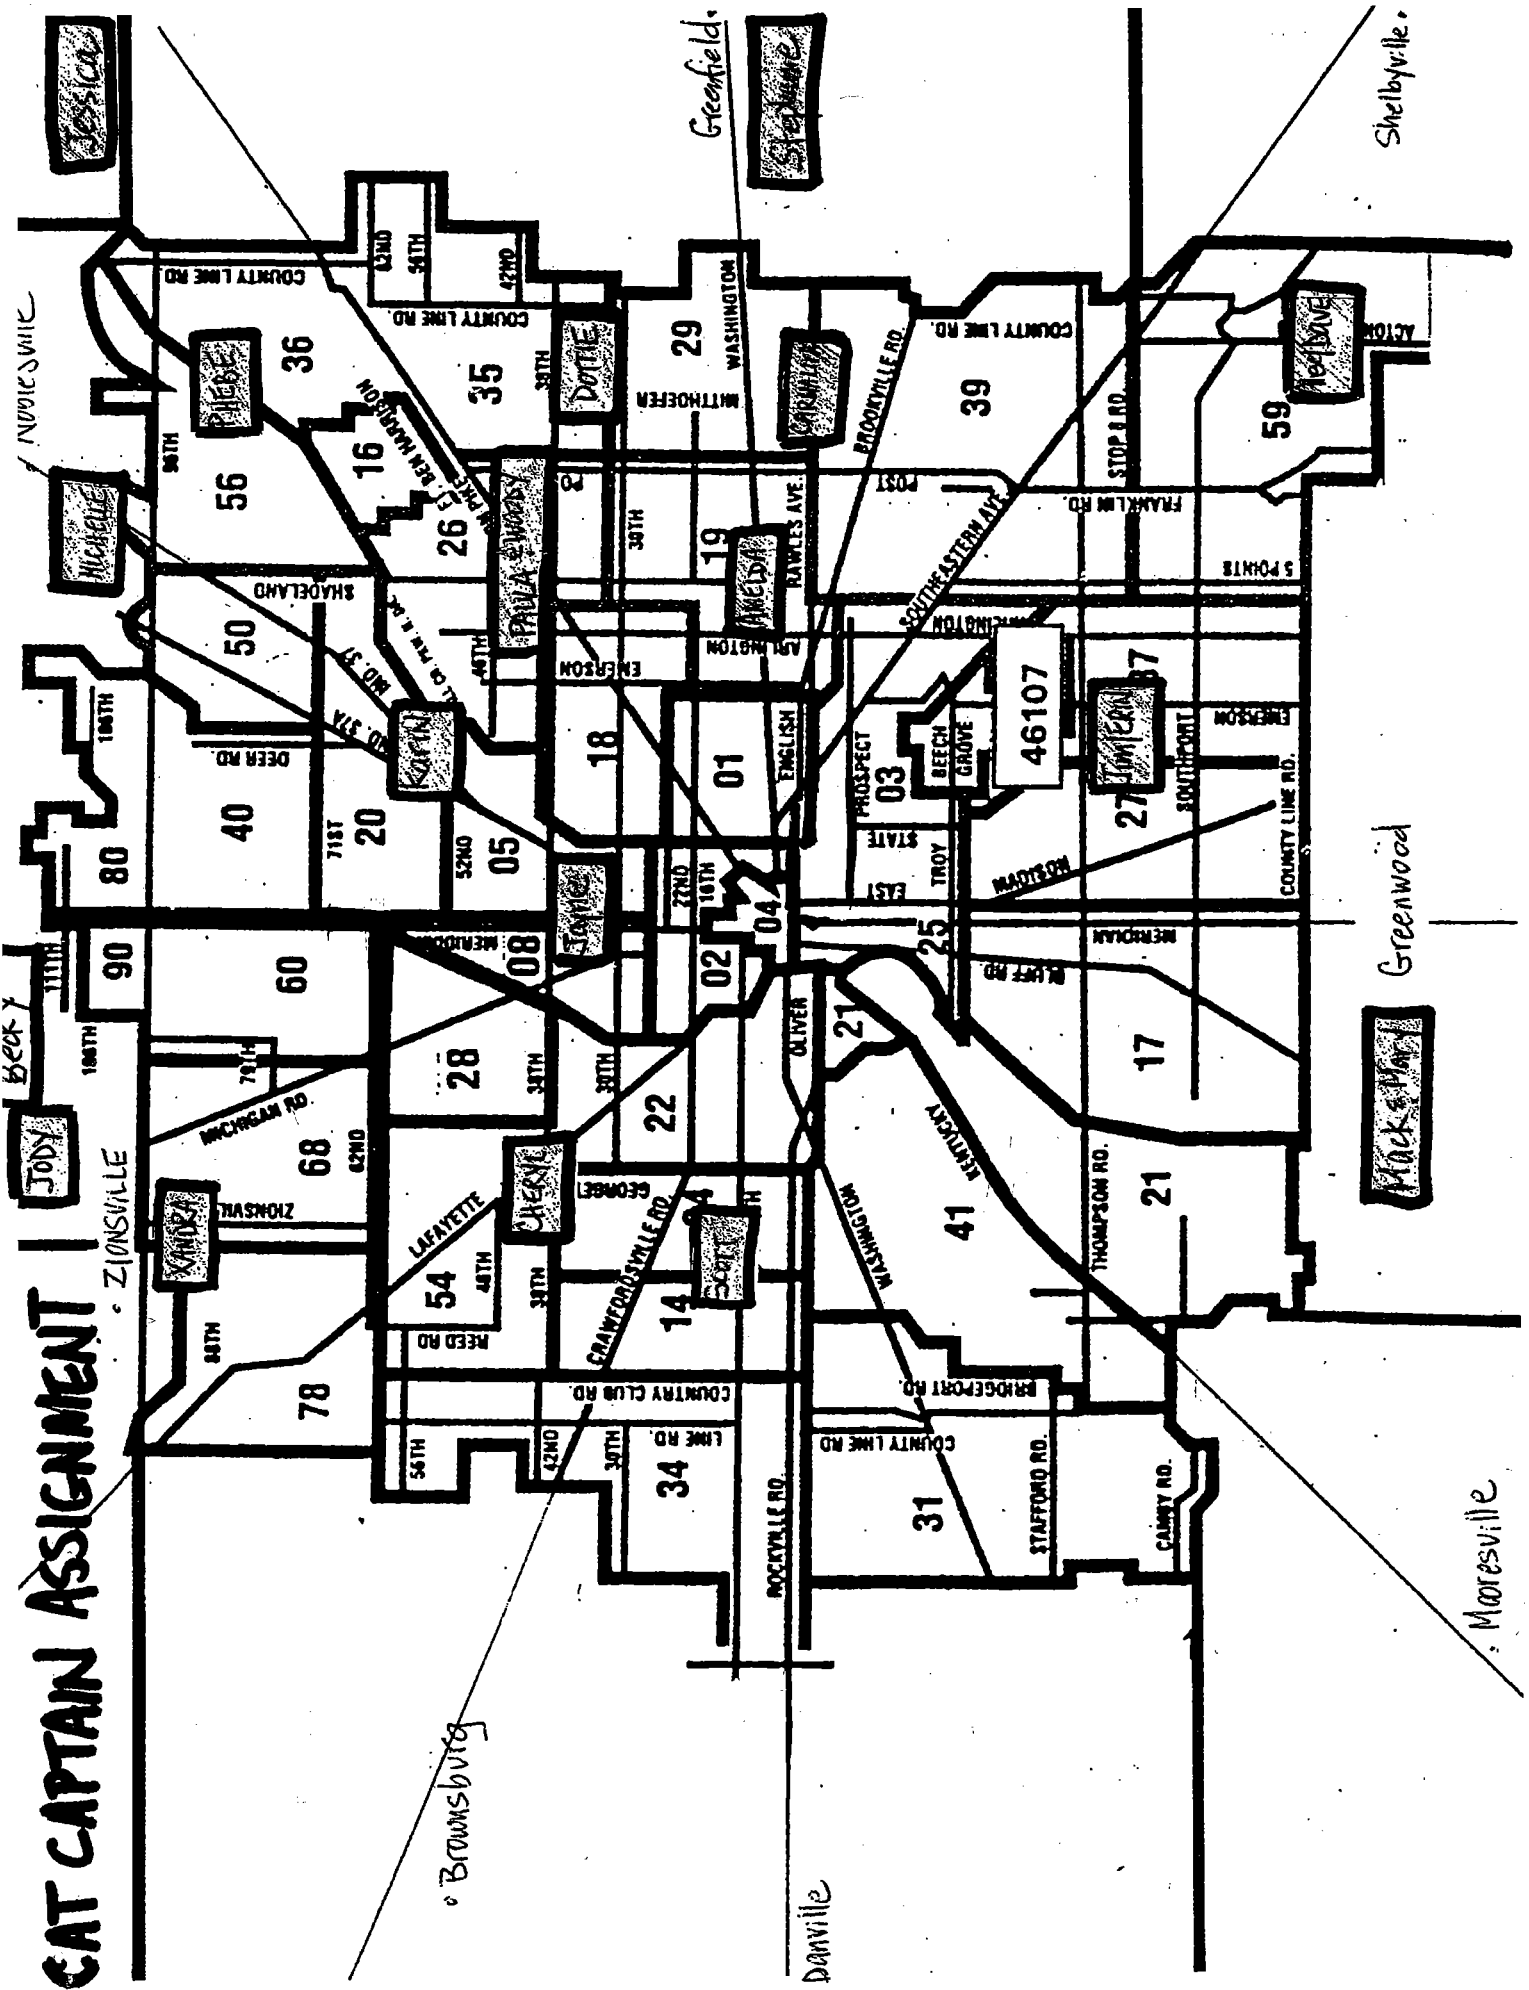

# CAT CAPTAIN ASSIGNMENT

NODIE SWIRE

beck y

Brownsburg

Danville

Greenfield

Greenwood

Mack